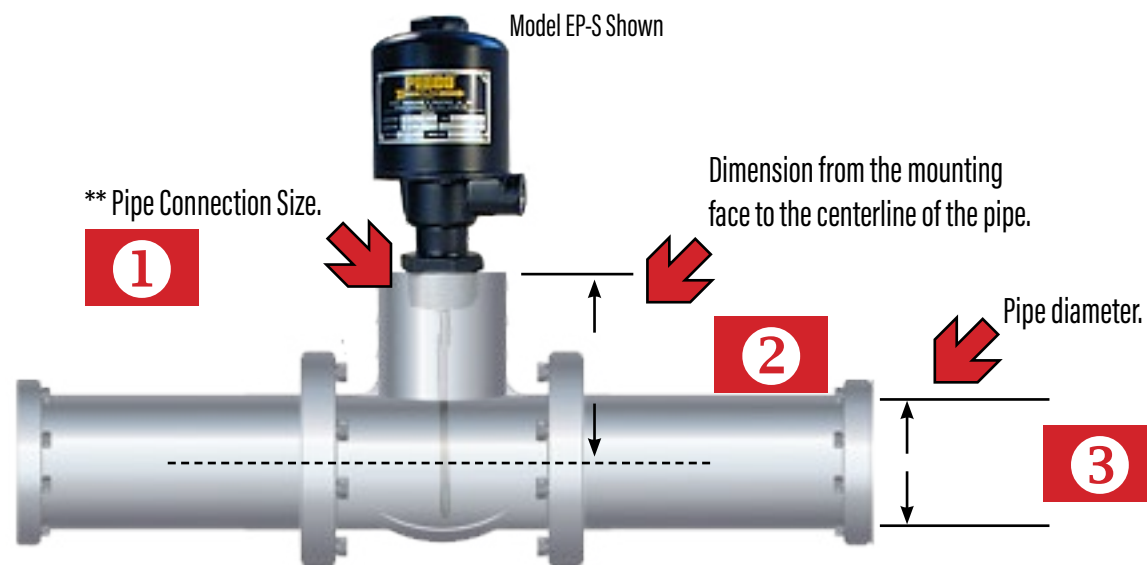

PEECO®

TOP SCREWED MOUNT CONFIGURATION MODELS NP-S, EP-S & HP-S

PLEASE ADVISE THE FOLLOWING

**** Standard Pipe Connection Sizes**

Model NP-S = 1-1/4" MNPT

Model EP-S = 2" MNPT

Model HP-S = 2" MNPT

For Sales & Support Contact: