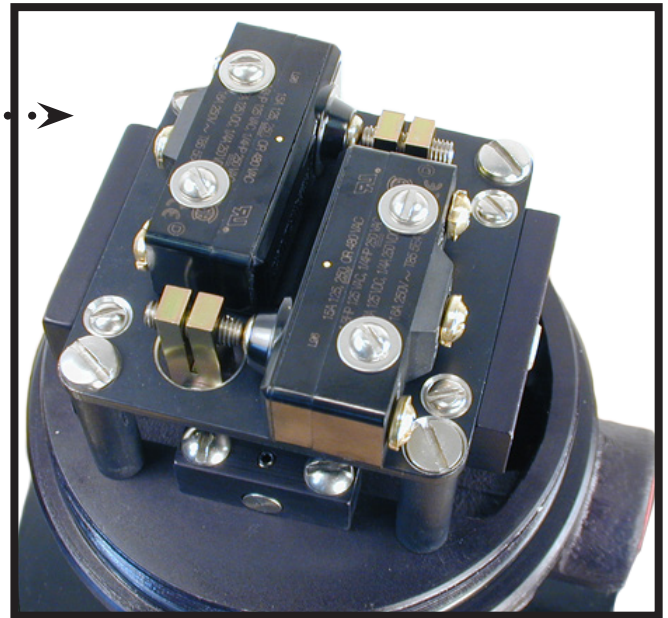

PEECO MULTI ACTUATION

RELIABLE - POSITIVE - CAPABLE - FUNCTIONAL

By special use of two or more (up to 6) micro-switches, PEECO FLOW ACTUATED ELECTRICAL SWITCHES will indicate such combinations as:

- **Flow / No Flow**
- **Two Different Flow Actuation Points**
- **Independently or Simultaneously Adjustable**
- **Flow / Reverse Flow**

VIEW FROM TOP

NORTHEAST CONTROLS INC.
www.peecoflowswitch.com

UPPER SADDLE RIVER, NJ 07458
TEL: 201-419-6111 | FAX: 201-419-6109
sales@peecoflowswitch.com